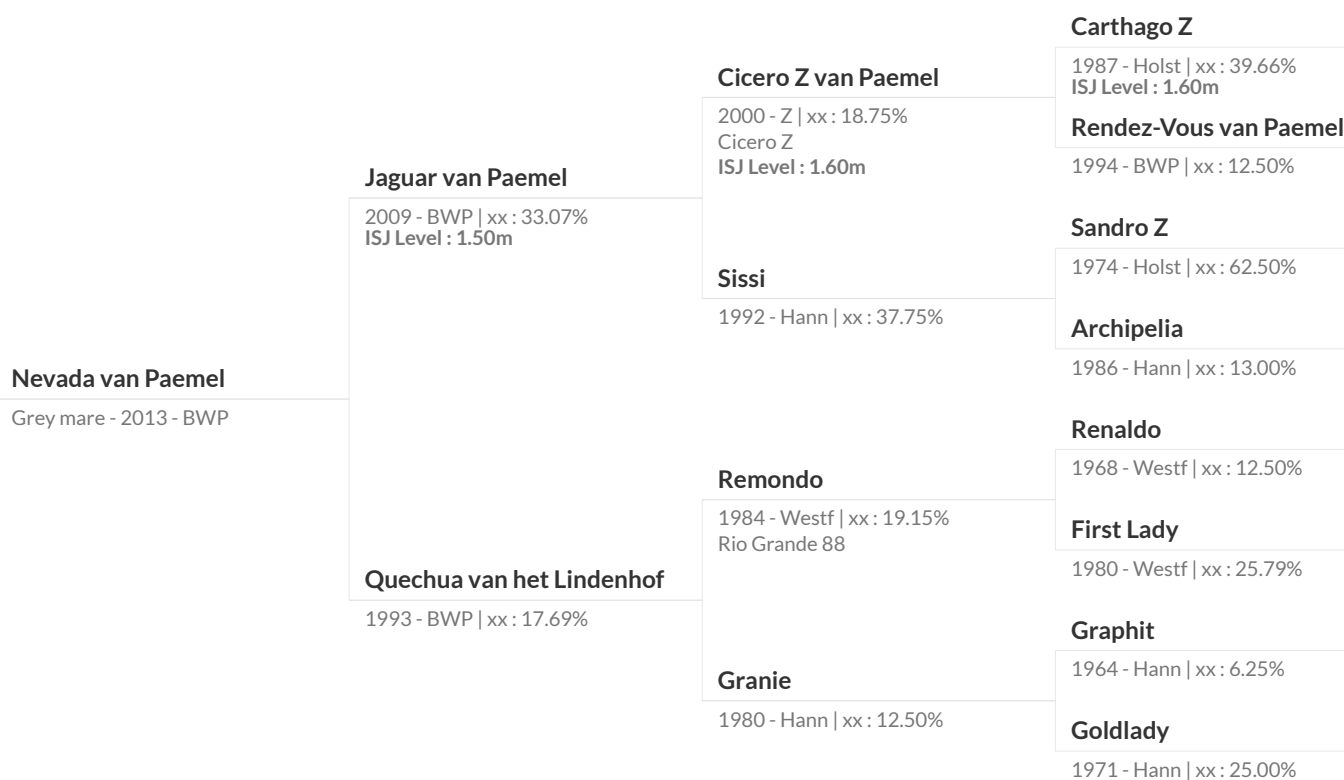

Performance Pedigree of Nevada van Paemel

Breeder: Stoeterij Van Paemel BVBA

Sire:

2009 **JAGUAR VAN PAEMEL** (BWP, grey, stallion by Cicero Z van Paemel) Approved for: Z **Level 1.50m** with Aldrick Cheronnet (FRA) and Dirk Demeersman (BEL)
1st CSYH1* 2015 Beervelde (BEL) (1.20m); 1st CSYH1* 2015 Lummen (BEL) (1.20m);

1st dam:

1993 **Quechua van het Lindenhof** (BWP, chestnut, mare by Remondo)

1996 **Cleopatra Z** (Z, bay, mare by Campus)

2002 **Cherie van Paemel** (BWP, bay, mare by Qarco van het Graethemhof)

2004 **CISKA VAN PAEMEL Z** (Z, grey, mare by Cicero Z van Paemel) **Level 1.60m** with Aldrick Cheronnet (FRA) 2nd CSY2* 2018 Oliva - Valencia (ESP) (1.40m); 2nd CSY2* 2017 Royan (FRA) (1.40m); 1st CSY3* 2017 Vichy (FRA);